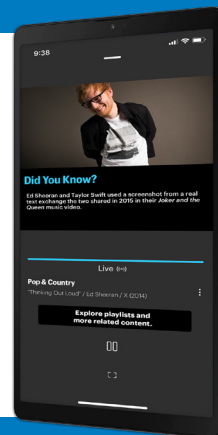

CUSTOMIZED PLAYLISTS

Develop and manage custom playlists

DAYPARTING CAPABILITIES

Schedule or change the music throughout the day

TRACKING AND REPORTING

Location and concept-level reporting on channels/genres being played